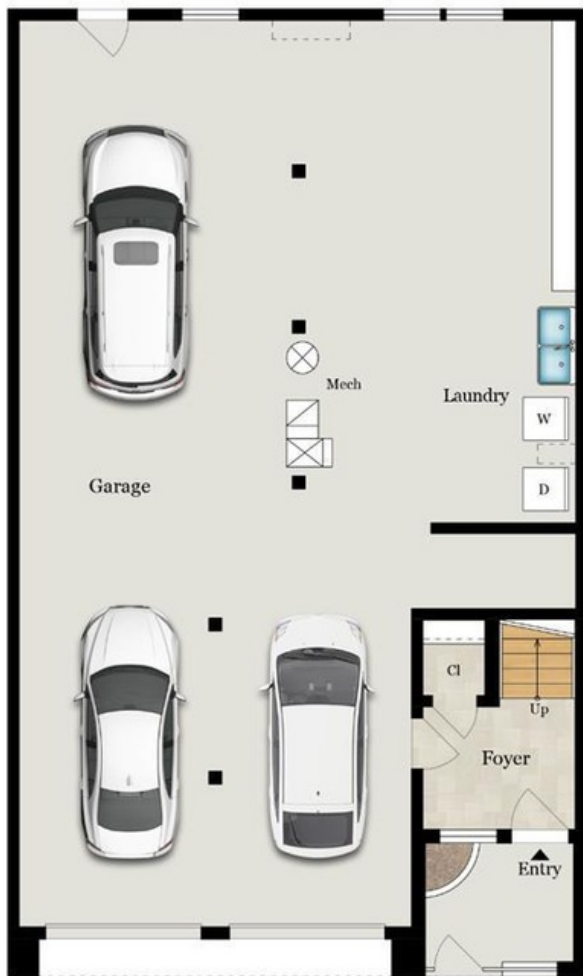

# 3624 ORTEGA STREET

SAN FRANCISCO, CA 94122

**Estimated Total Finished  
Square Footage: 1,585 SQ FT**

Above-Grade: 1,585 SQ FT Below-Grade: N/A  
Plus 1,250 SQ FT Garage (First Floor)  
Calculated per ANSI Standard Z765-2003.

\* Estimated Total Finished & Unfinished Square Footage: 2,835 SQ FT

## FIRST FLOOR

140 SQ FT - Finished  
1,250 SQ FT - Unfinished

## SECOND FLOOR

1,445 SQ FT